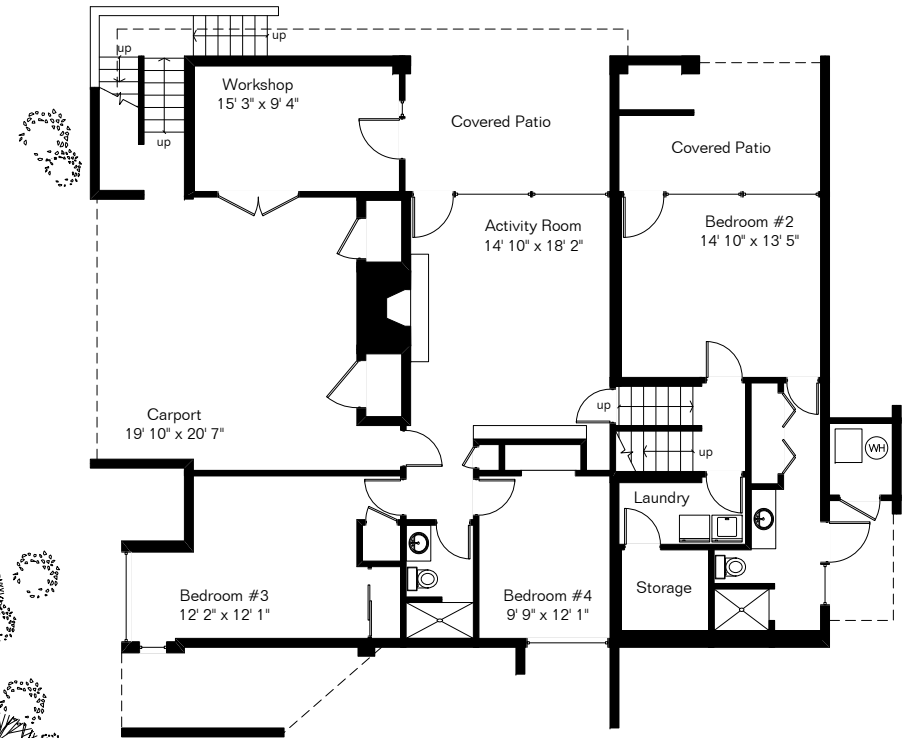

The square footages and room size information are deemed to be reliable but are not guaranteed and should be independently verified.

4640 E Quivira Dr

Pool & Spa Area

Main Level

Lower Level

Site Visit March 2016

0 ft. 6 ft. 10 ft. 20 ft.

Main House 3,096 Sq Ft

Workshop 172 Sq Ft

Total Living Area 3,268 Sq Ft

Copyright 2016 Floor Plans First! LLC
All Rights Reserved.

www.FloorPlansFirst.com

Toll Free (877) 887-1500
Voice (520) 881-1500
Fax (520) 791-7701

Floor Plans First!
See the Floor Plan First!