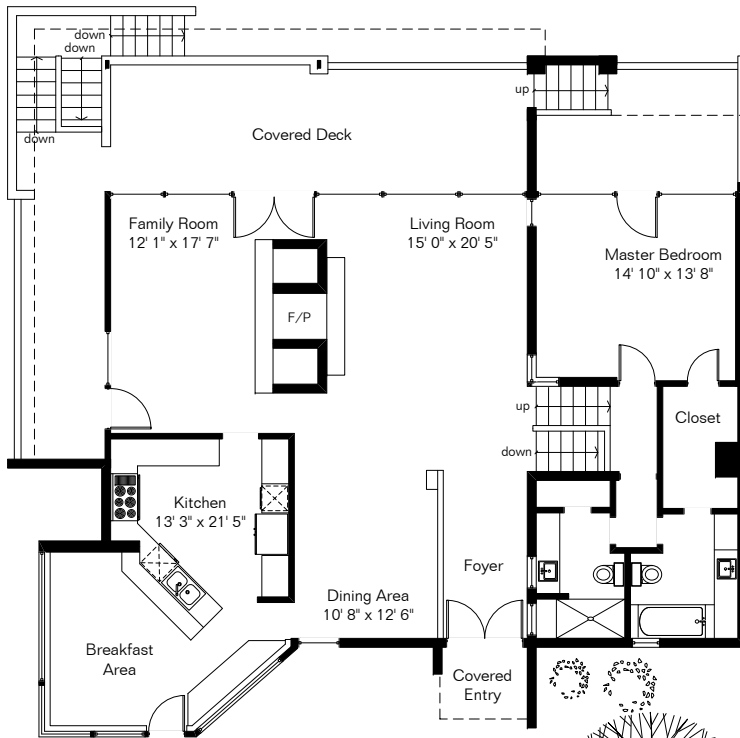

The square footages and room size information are deemed to be reliable but are not guaranteed and should be independently verified.

4640 E Quivira Dr

Pool & Spa Area

Main Level

Lower Level

Site Visit March 2016

0 ft. 6 ft. 10 ft. 20 ft.

Main House 3,096 Sq Ft

Workshop 172 Sq Ft

Total Living Area 3,268 Sq Ft

Copyright 2016 Floor Plans First! LLC
All Rights Reserved.

www.FloorPlansFirst.com

Toll Free (877) 887-1500
Voice (520) 881-1500
Fax (520) 791-7701

Floor Plans First!
See the Floor Plan First!